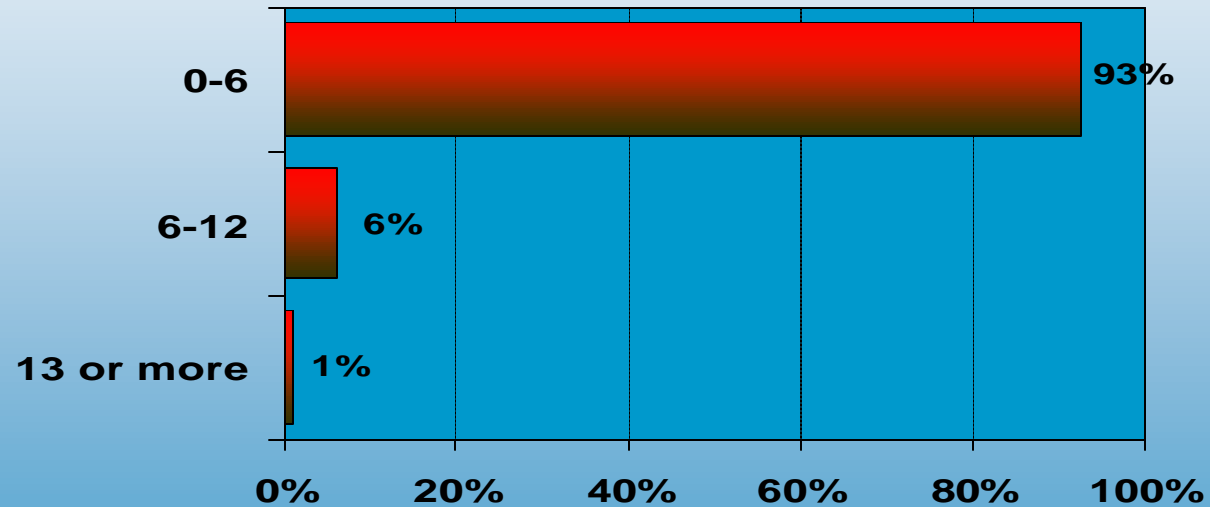

Number of Times Power Was Lost