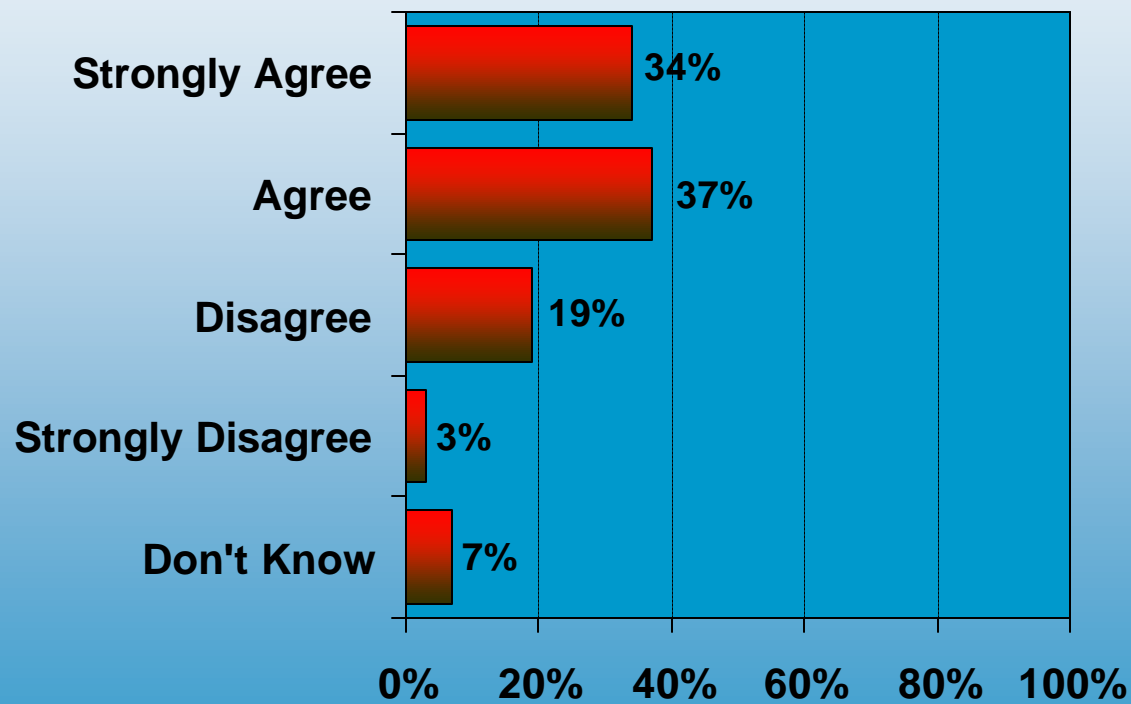

Electricity provider

Rating Electricity Provider

Watched the Weather Channel

TWC Was Accurate in Predicting Impact*

•The Weather Channel has been accurate in predicting the impact of hurricanes on the Leon County area.

TWC Overstated Impact to Boost Ratings

TWC's Reporters Trying to Win Awards*

* Some of The Weather Channel's reporters appear to be trying to win awards for how dramatic they are doing hurricane coverage.

Represents Opinion