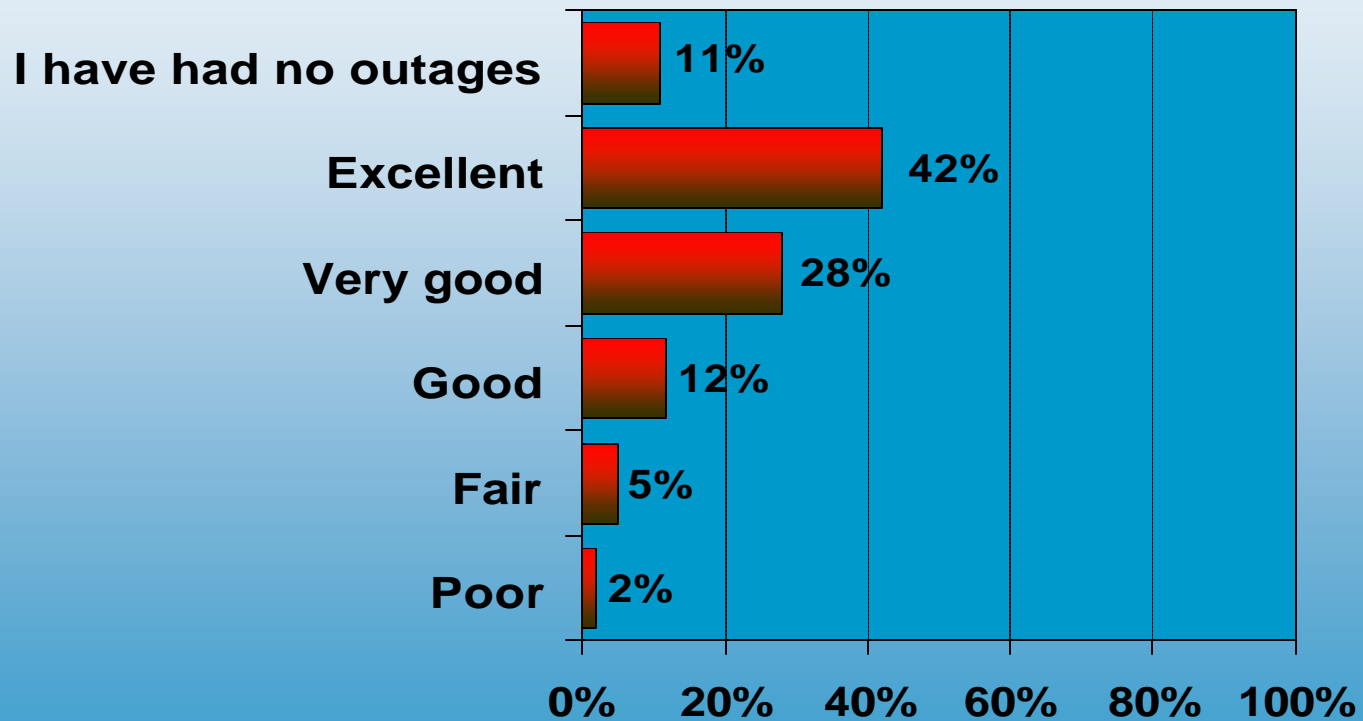

Number of Days Work Cancelled

Lost Power at Work

Number of Times Power Lost at Work

Number of Hours Power Was Out at Work*

* Thinking about all of the times you have lost power at work due to hurricanes/tropical storms over the past 6 weeks, approximately how many hours was your power out for all 4 hurricanes.

Electricity provider

Rating Electricity Provider

Watched the Weather Channel

TWC Was Accurate in Predicting Impact*

•The Weather Channel has been accurate in predicting the impact of hurricanes on the Leon County area.