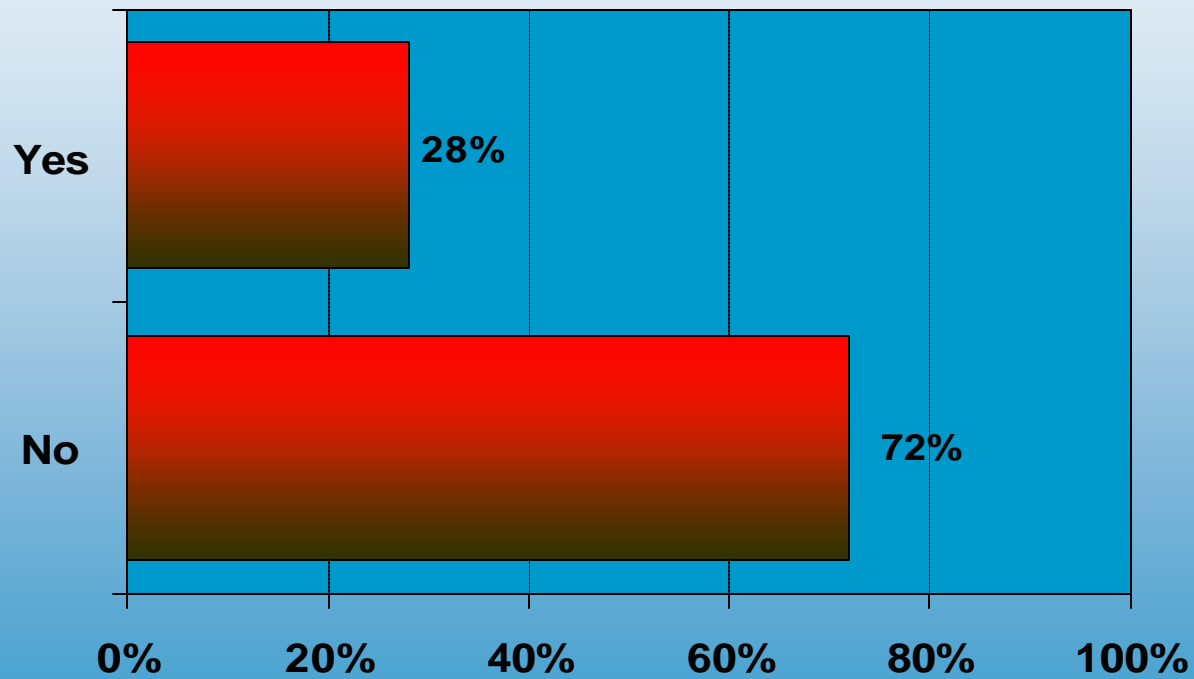

2004 Florida Hurricanes

A Tallahassee VOICES
Perspective

Incurred Property Damage

Dollar Amount of Property Damage

Friends/relatives Come to Stay*

* Have you had any friends/relatives from other areas come stay with you to escape hurricanes in the past six weeks?

Days Friends/relatives Stayed

Left House Because of Hurricanes/tropical Storms

“Wear Out” Effect*

*Was there a “wear out” effect over the course of the 4 hurricanes/tropical storms over the past 6 weeks? That is, did you take fewer actions and worry less for the 4th hurricane/tropical storm (Jeanne) than you did for some of the others?

Electricity provider

Rating Electricity Provider

Watched the Weather Channel

TWC Was Accurate in Predicting Impact*

•The Weather Channel has been accurate in predicting the impact of hurricanes on the Leon County area.

Represents Opinion