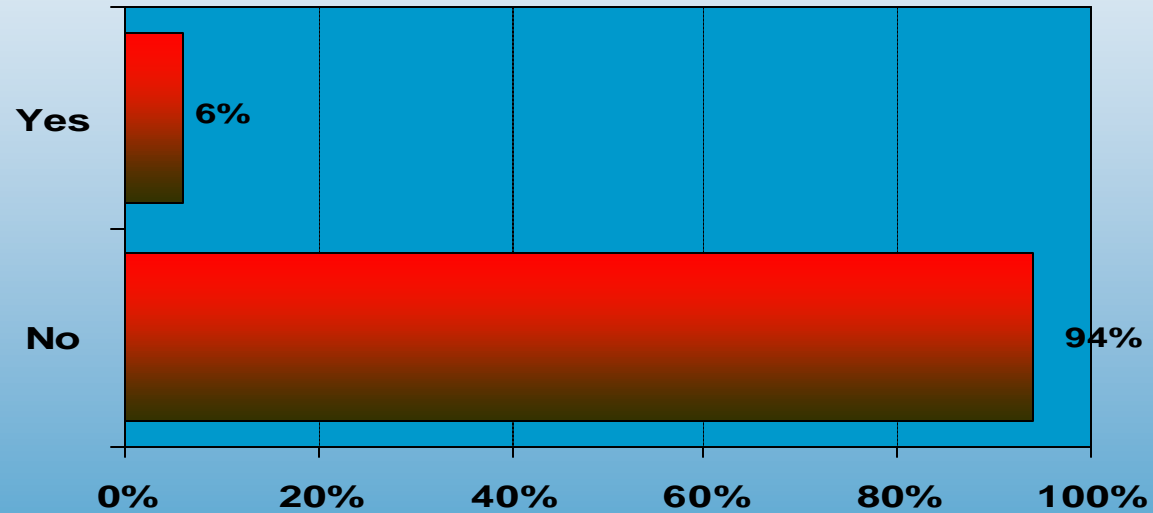

Days Friends/relatives Stayed

Left House Because of Hurricanes/tropical Storms

“Wear Out” Effect*

*Was there a “wear out” effect over the course of the 4 hurricanes/tropical storms over the past 6 weeks? That is, did you take fewer actions and worry less for the 4th hurricane/tropical storm (Jeanne) than you did for some of the others?

Electricity provider

Rating Electricity Provider

Watched the Weather Channel

TWC Was Accurate in Predicting Impact*

•The Weather Channel has been accurate in predicting the impact of hurricanes on the Leon County area.

Represents Opinion