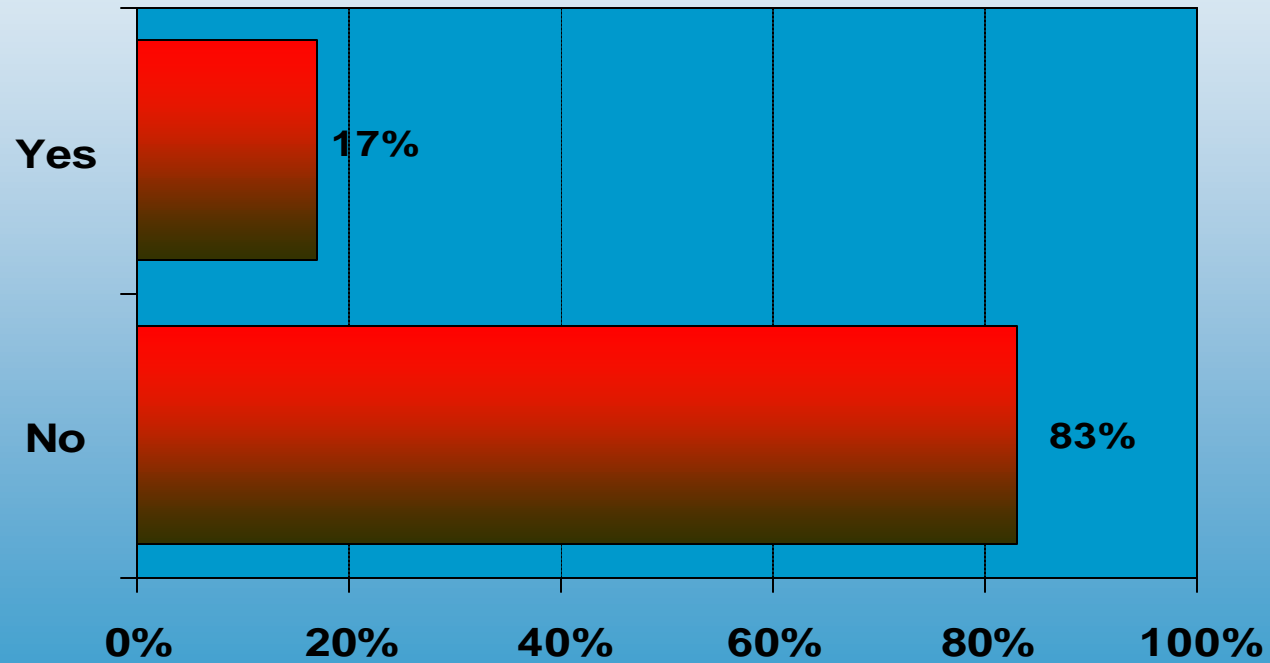

Incurred Property Damage