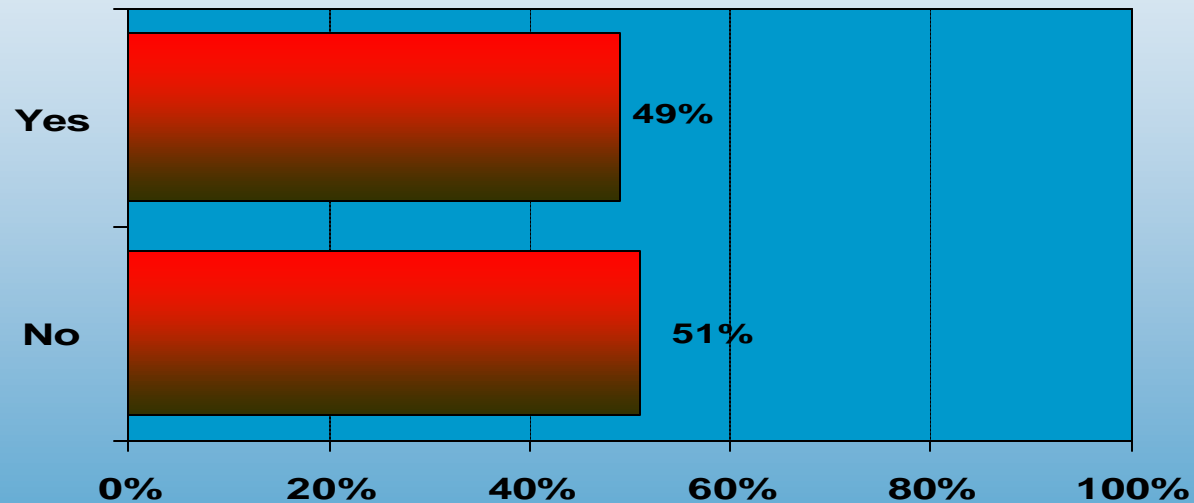

Days Friends/relatives Stayed

Left House Because of Hurricanes/tropical Storms

“Wear Out” Effect*

*Was there a “wear out” effect over the course of the 4 hurricanes/tropical storms over the past 6 weeks? That is, did you take fewer actions and worry less for the 4th hurricane/tropical storm (Jeanne) than you did for some of the others?