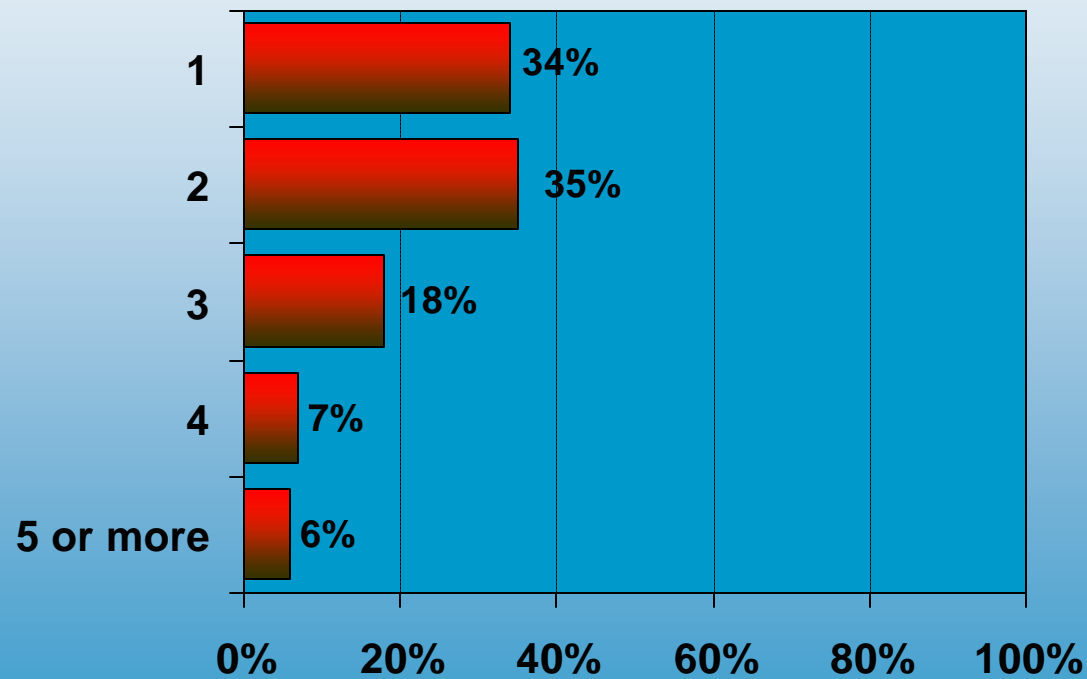

Number of Times Power Lost at Work