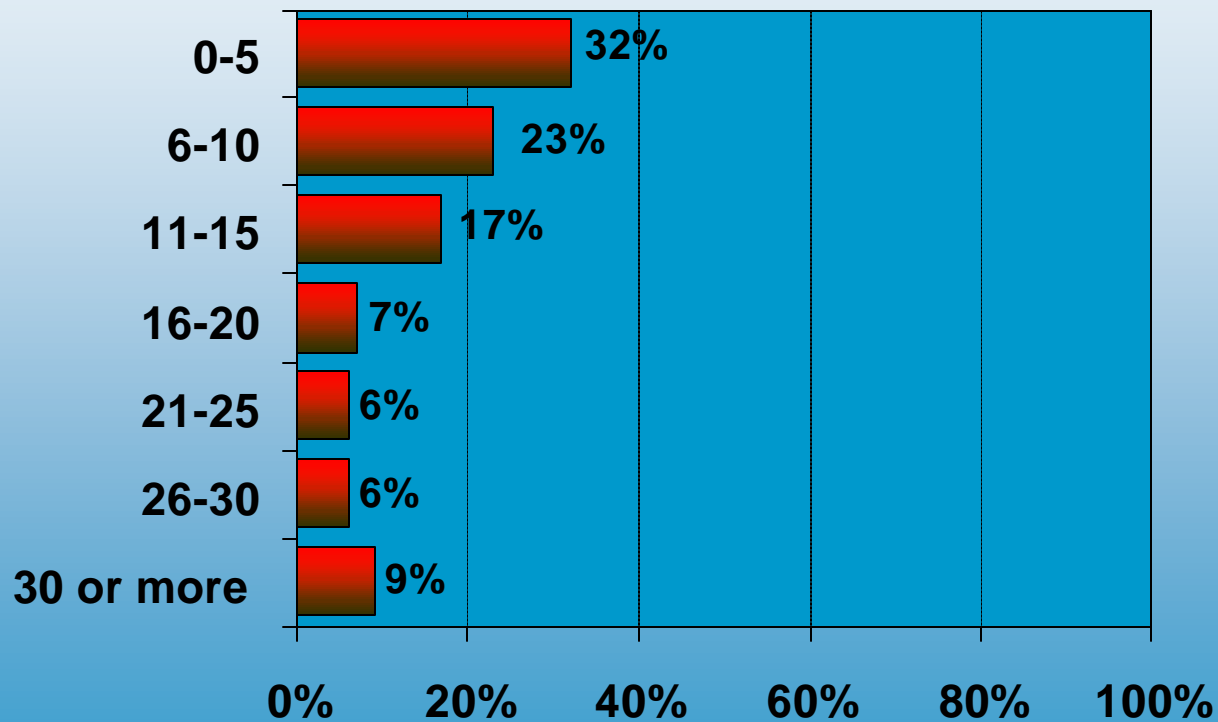

Days Friends/relatives Stayed

Left House Because of Hurricanes/tropical Storms

“Wear Out” Effect*

*Was there a “wear out” effect over the course of the 4 hurricanes/tropical storms over the past 6 weeks? That is, did you take fewer actions and worry less for the 4th hurricane/tropical storm (Jeanne) than you did for some of the others?

Lost Power

Number of Times Power Was Lost

Number of Hours Power Was Out*

* Thinking about all of the times you have lost power at home due to hurricanes/tropical storms over the past 6 weeks, approximately how many hours was your power out for all 4 hurricanes?