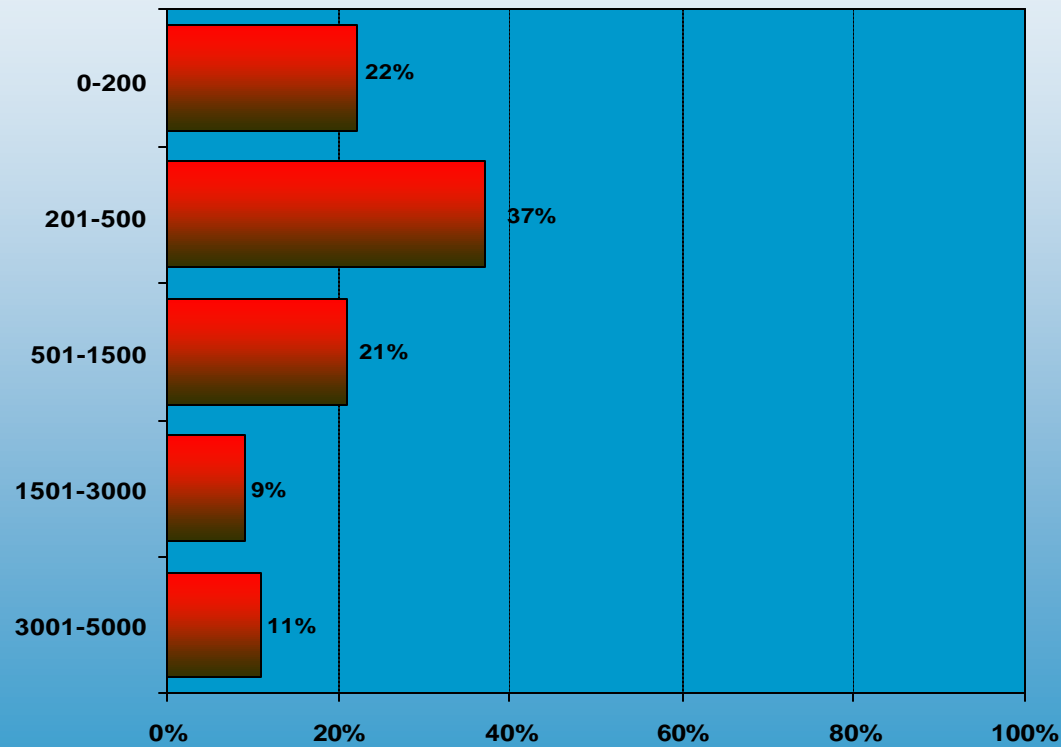

2004 Florida Hurricanes

A Tallahassee VOICES
Perspective

Incurred Property Damage

Dollar Amount of Property Damage

Friends/relatives Come to Stay*

* Have you had any friends/relatives from other areas come stay with you to escape hurricanes in the past six weeks?

Days Friends/relatives Stayed

Left House Because of Hurricanes/tropical Storms

“Wear Out” Effect*

*Was there a “wear out” effect over the course of the 4 hurricanes/tropical storms over the past 6 weeks? That is, did you take fewer actions and worry less for the 4th hurricane/tropical storm (Jeanne) than you did for some of the others?

Lost Power

Number of Times Power Was Lost

Number of Hours Power Was Out*

* Thinking about all of the times you have lost power at home due to hurricanes/tropical storms over the past 6 weeks, approximately how many hours was your power out for all 4 hurricanes?

Electricity provider

Rating Electricity Provider

Watched the Weather Channel

TWC Was Accurate in Predicting Impact*

•The Weather Channel has been accurate in predicting the impact of hurricanes on the Leon County area.