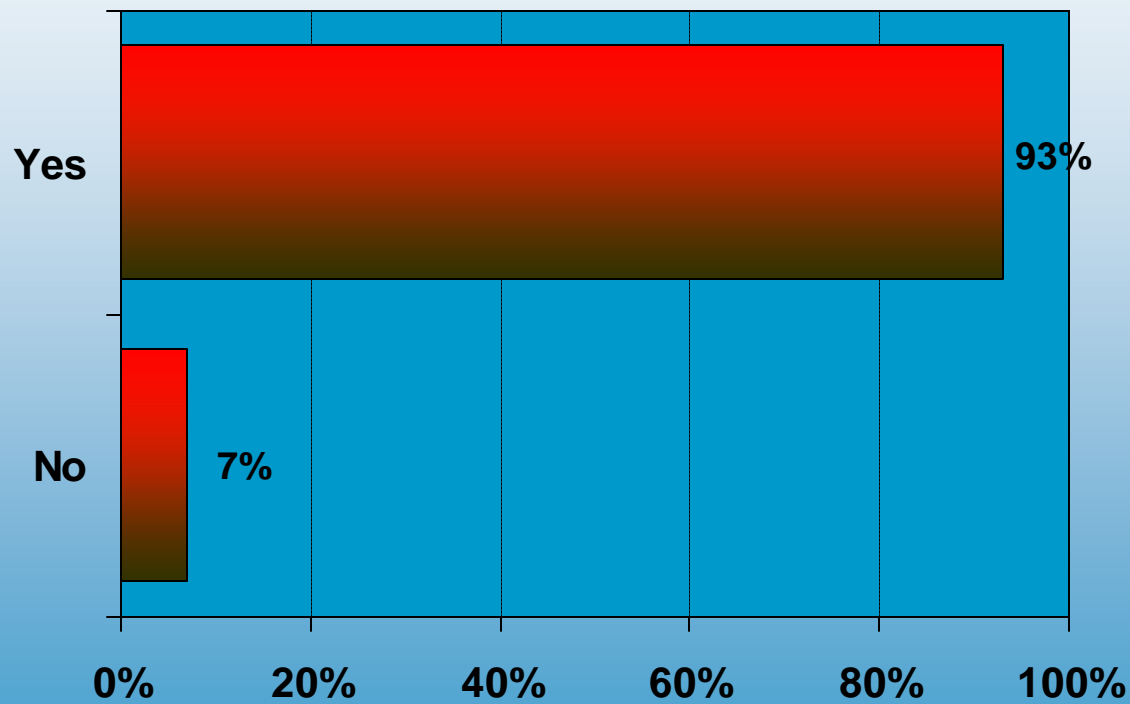

Number of Days Work Cancelled

Lost Power at Work

Number of Times Power Lost at Work

Number of Hours Power Was Out at Work*

* Thinking about all of the times you have lost power at work due to hurricanes/tropical storms over the past 6 weeks, approximately how many hours was your power out for all 4 hurricanes.

Electricity provider

Rating Electricity Provider

Watched the Weather Channel

TWC Was Accurate in Predicting Impact*

•The Weather Channel has been accurate in predicting the impact of hurricanes on the Leon County area.

Represents Opinion