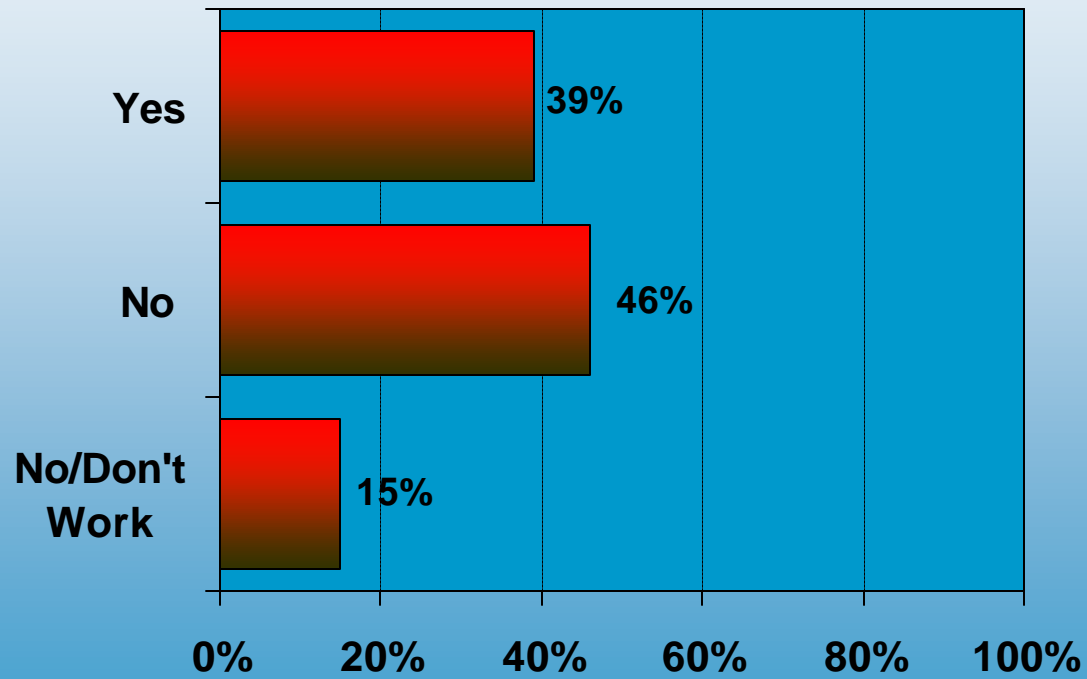

Lost Power at Work