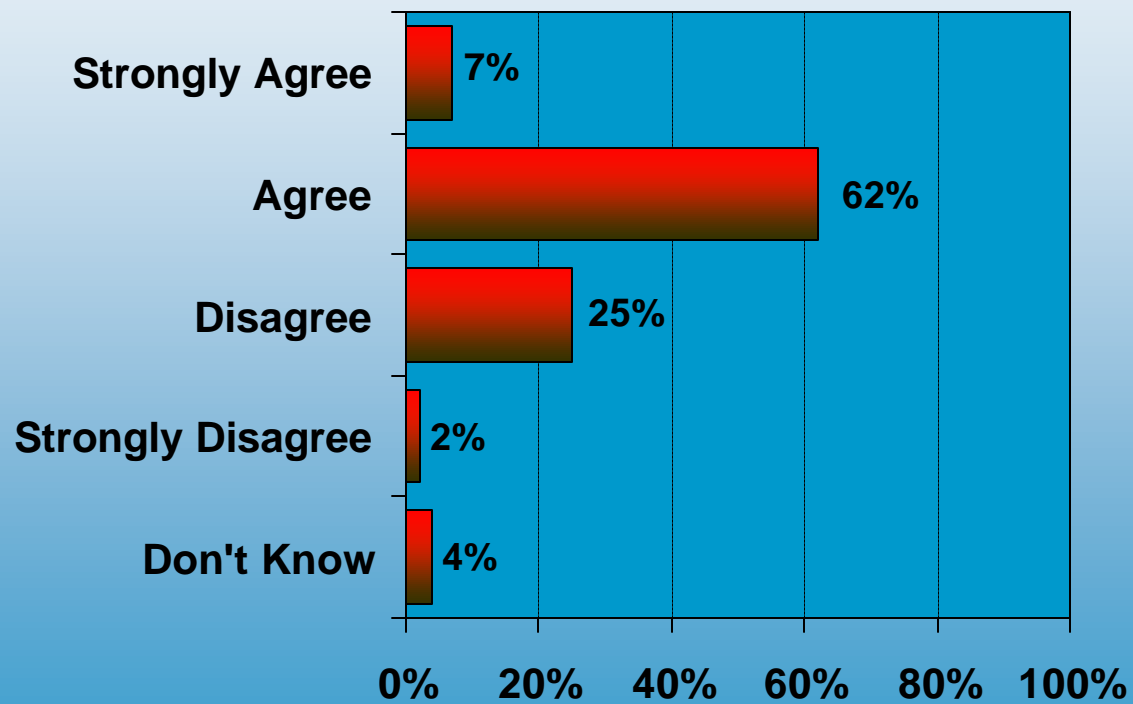

Electricity provider

Rating Electricity Provider

Watched the Weather Channel

TWC Was Accurate in Predicting Impact*

•The Weather Channel has been accurate in predicting the impact of hurricanes on the Leon County area.

TWC Overstated Impact to Boost Ratings

TWC's Reporters Trying to Win Awards*

* Some of The Weather Channel's reporters appear to be trying to win awards for how dramatic they are doing hurricane coverage.

Represents Opinion