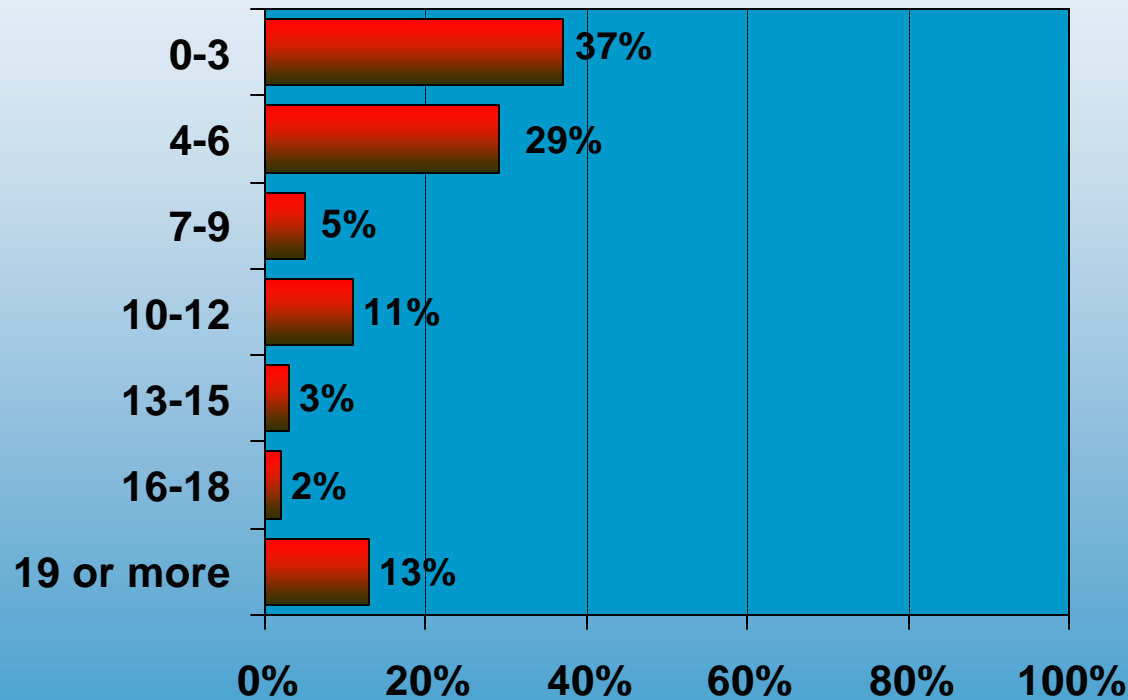

Days Friends/relatives Stayed

Left House Because of Hurricanes/tropical Storms

“Wear Out” Effect*

*Was there a “wear out” effect over the course of the 4 hurricanes/tropical storms over the past 6 weeks? That is, did you take fewer actions and worry less for the 4th hurricane/tropical storm (Jeanne) than you did for some of the others?

Number of Days Work Cancelled

Lost Power at Work

Number of Times Power Lost at Work

Number of Hours Power Was Out at Work*

* Thinking about all of the times you have lost power at work due to hurricanes/tropical storms over the past 6 weeks, approximately how many hours was your power out for all 4 hurricanes.

Electricity provider

Rating Electricity Provider

Watched the Weather Channel

TWC Was Accurate in Predicting Impact*

•The Weather Channel has been accurate in predicting the impact of hurricanes on the Leon County area.