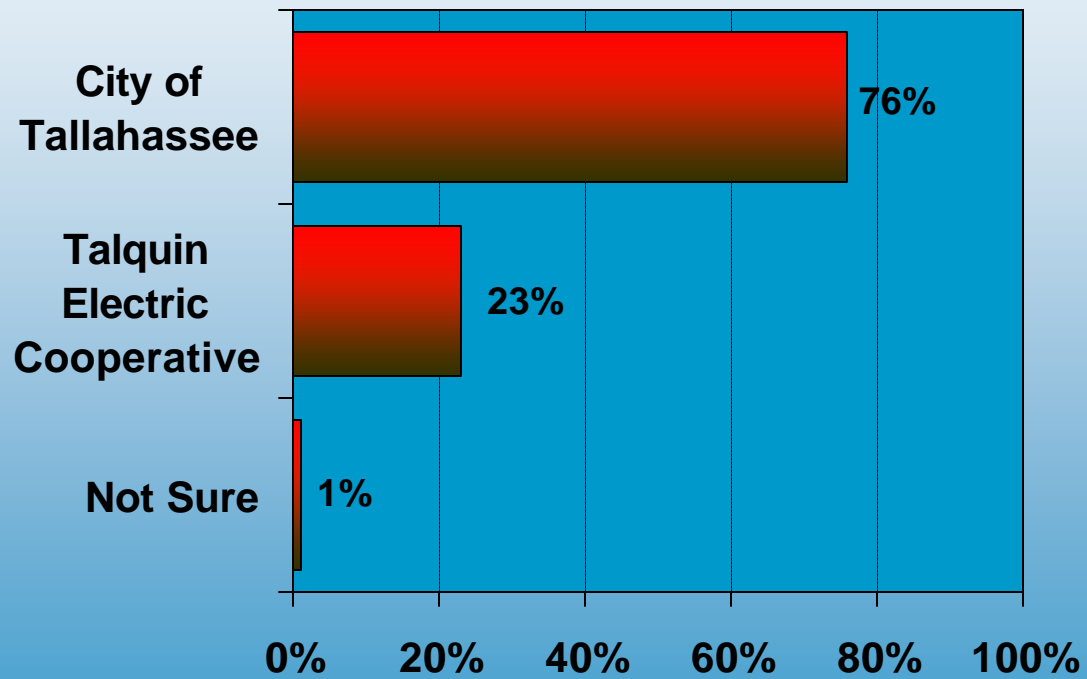

Electricity provider

Rating Electricity Provider

Watched the Weather Channel

TWC Was Accurate in Predicting Impact*

•The Weather Channel has been accurate in predicting the impact of hurricanes on the Leon County area.