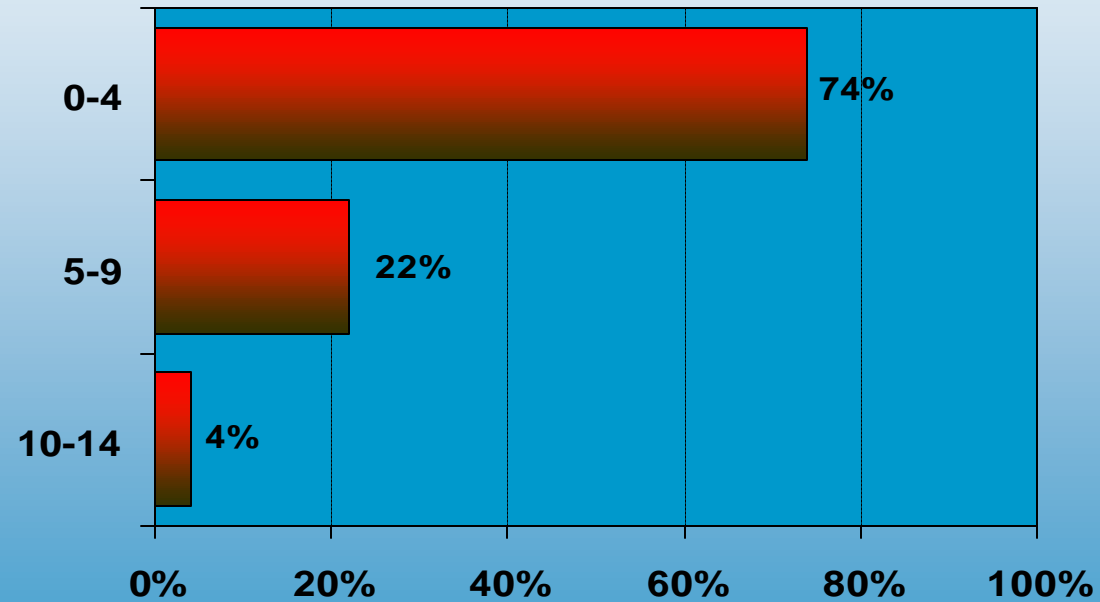

2004 Florida Hurricanes

A Tallahassee VOICES
Perspective

Incurred Property Damage

Dollar Amount of Property Damage

Friends/relatives Come to Stay*

* Have you had any friends/relatives from other areas come stay with you to escape hurricanes in the past six weeks?

Days Friends/relatives Stayed

Left House Because of Hurricanes/tropical Storms

“Wear Out” Effect*

*Was there a “wear out” effect over the course of the 4 hurricanes/tropical storms over the past 6 weeks? That is, did you take fewer actions and worry less for the 4th hurricane/tropical storm (Jeanne) than you did for some of the others?

Electricity provider

Rating Electricity Provider

Watched the Weather Channel

TWC Was Accurate in Predicting Impact*

•The Weather Channel has been accurate in predicting the impact of hurricanes on the Leon County area.