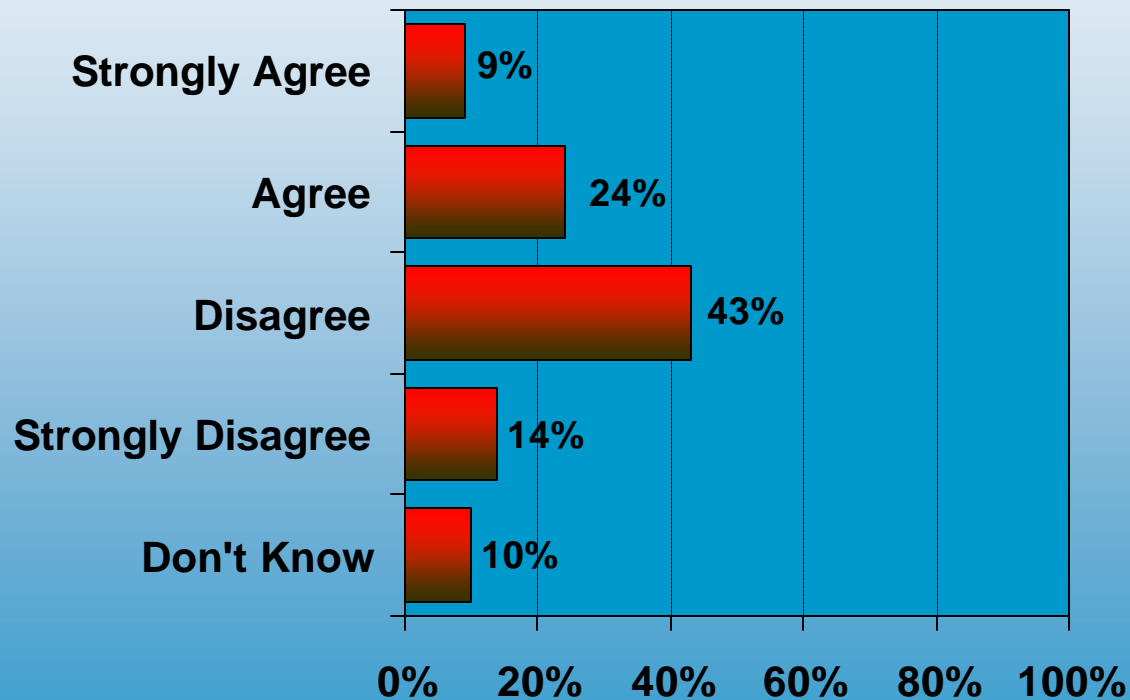

Electricity provider

Rating Electricity Provider

Watched the Weather Channel

TWC Was Accurate in Predicting Impact*

•The Weather Channel has been accurate in predicting the impact of hurricanes on the Leon County area.

TWC Overstated Impact to Boost Ratings

TWC's Reporters Trying to Win Awards*

* Some of The Weather Channel's reporters appear to be trying to win awards for how dramatic they are doing hurricane coverage.

Represents Opinion