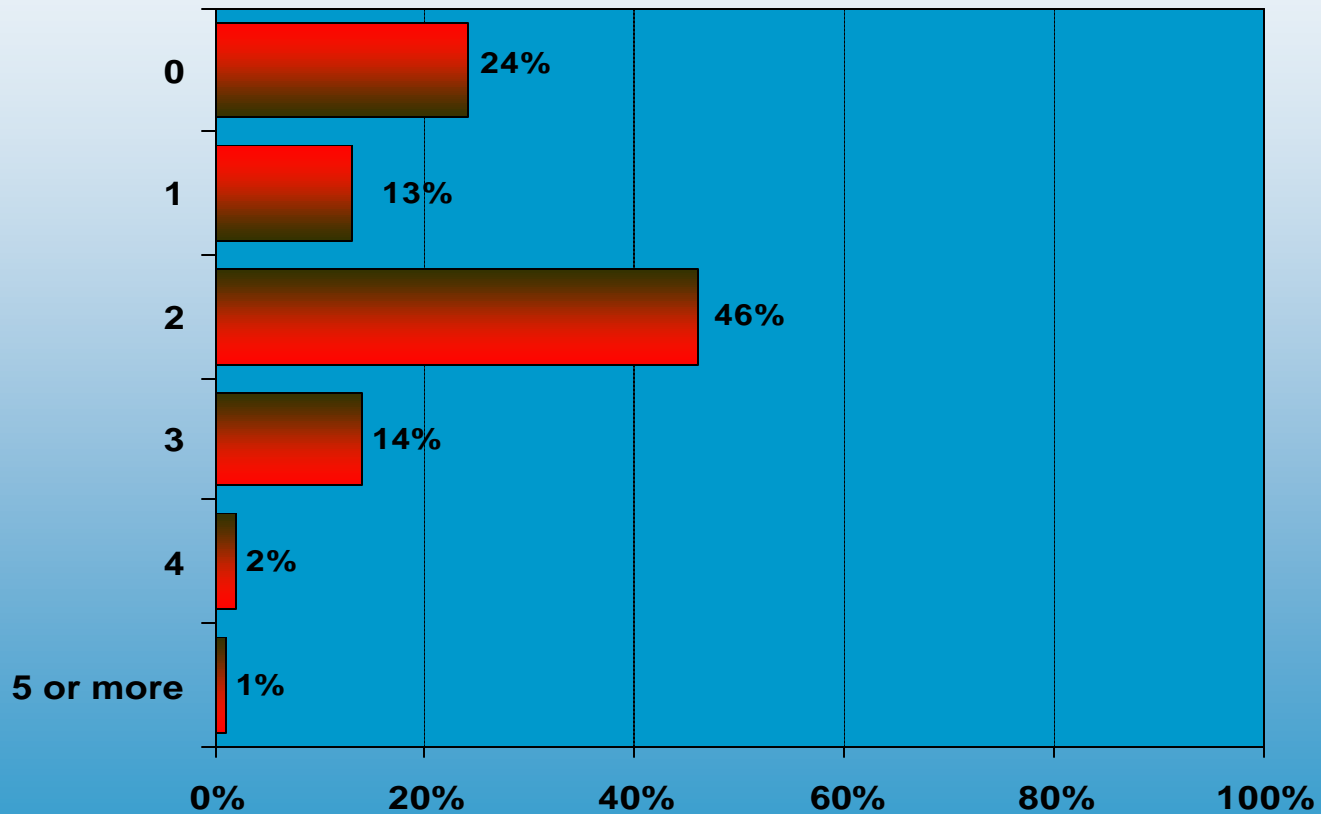

Number of Days Work Cancelled