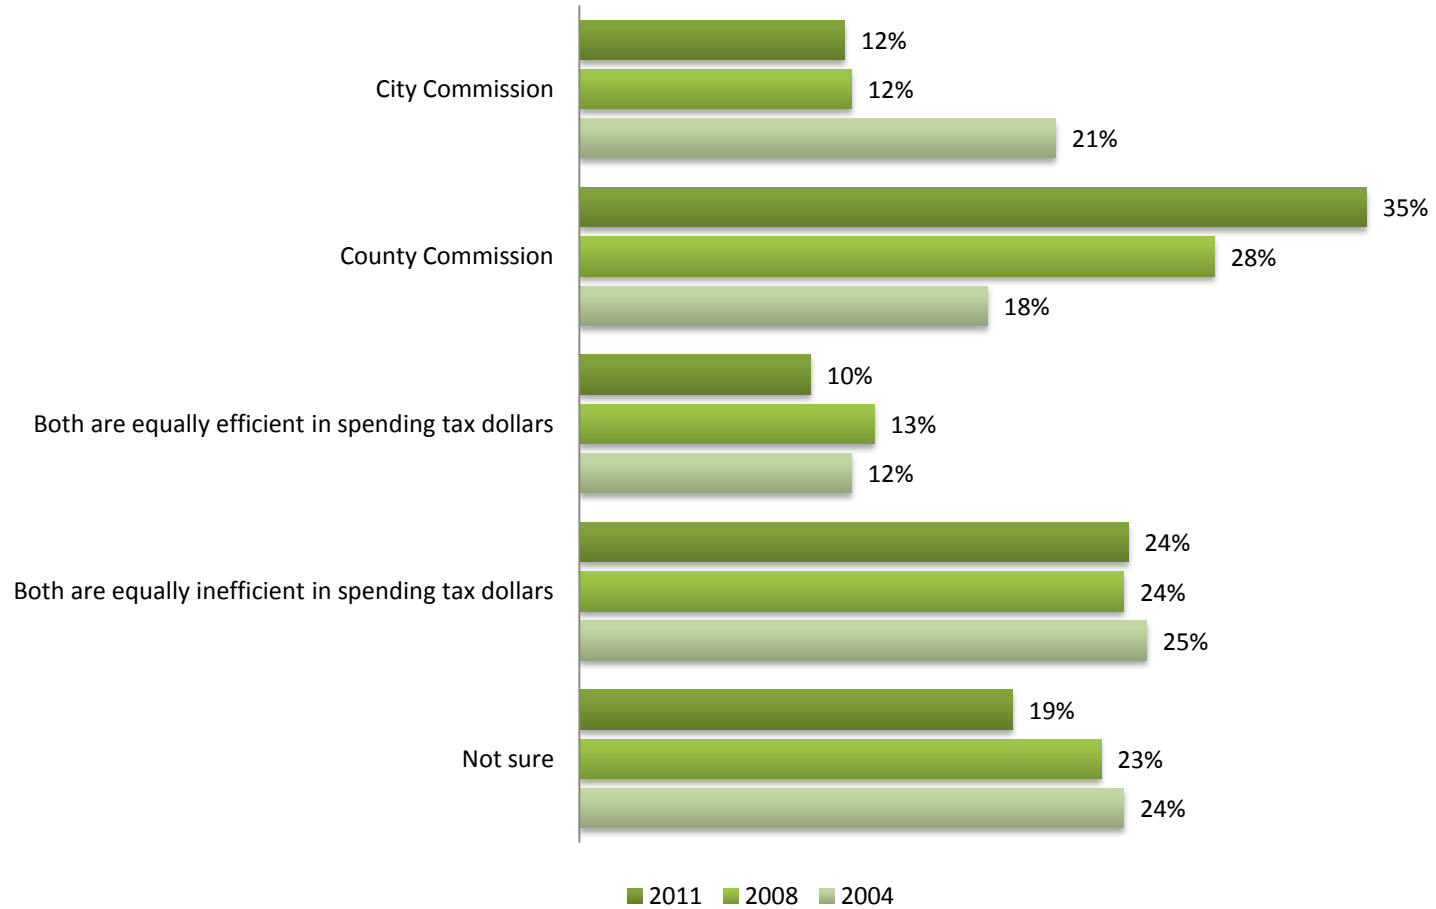

Which commission do you believe spends local tax dollars more efficiently?