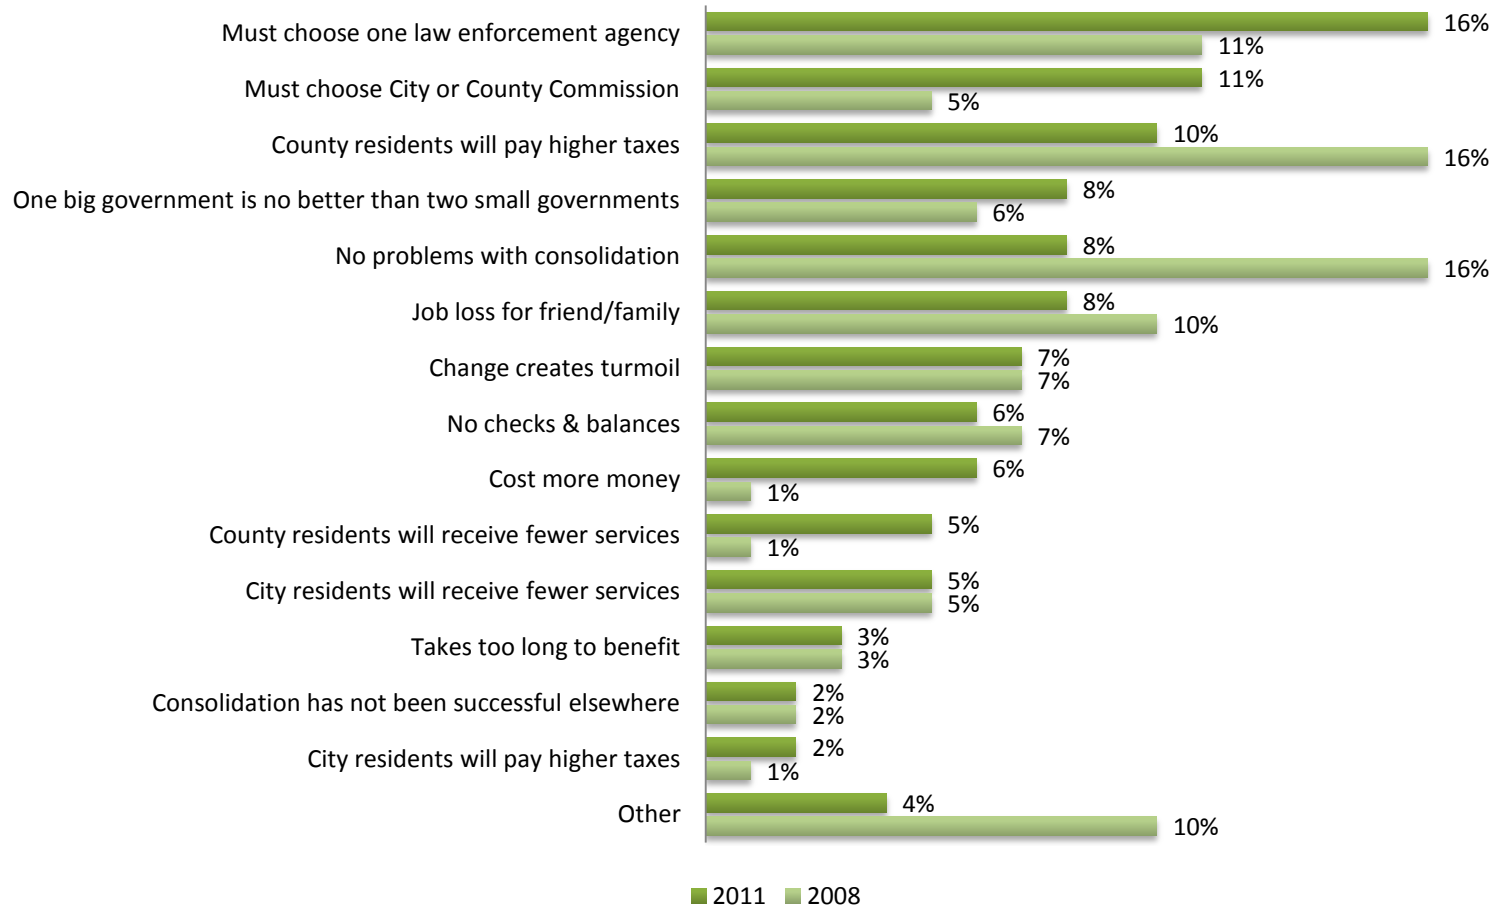

- Desloge & Gillum are voted the best commissioners for the County and City, respectively
- Mayor Marks received only half as many votes for best commissioner in 2011 as he did in 2008

Summary

- Nearly 3 out of 4 residents support consolidating City & County governments
- 6 out of 10 residents believe consolidation will save money
- Integrating law enforcement agencies is the biggest obstacle to consolidation for those who oppose it.

If there were a vote today to support or oppose consolidating Leon County government and the City of Tallahassee government into one countywide government, how would you vote?

Some people say that consolidating the two local governments will help save money. Do you agree or disagree that consolidating the two local governments will save taxpayers money?

If County and City Governments were consolidated, what would be the biggest loss or problem?

Which commission do you believe does the best job of providing a vision for the future for our community?

Which commission do you believe spends local tax dollars more efficiently?