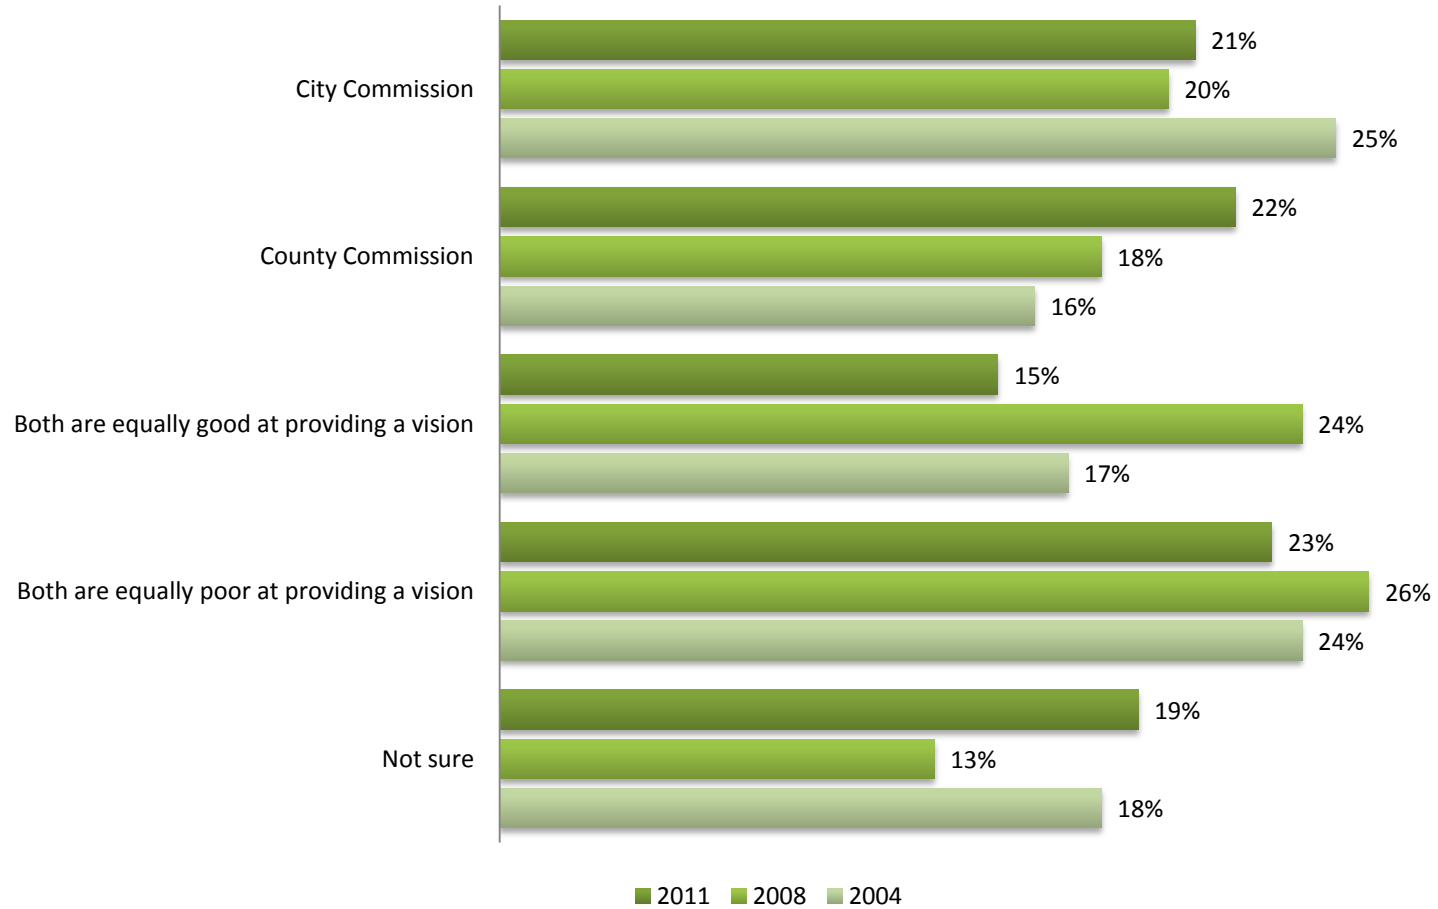

Which commission do you believe does the best job of providing a vision for the future for our community?