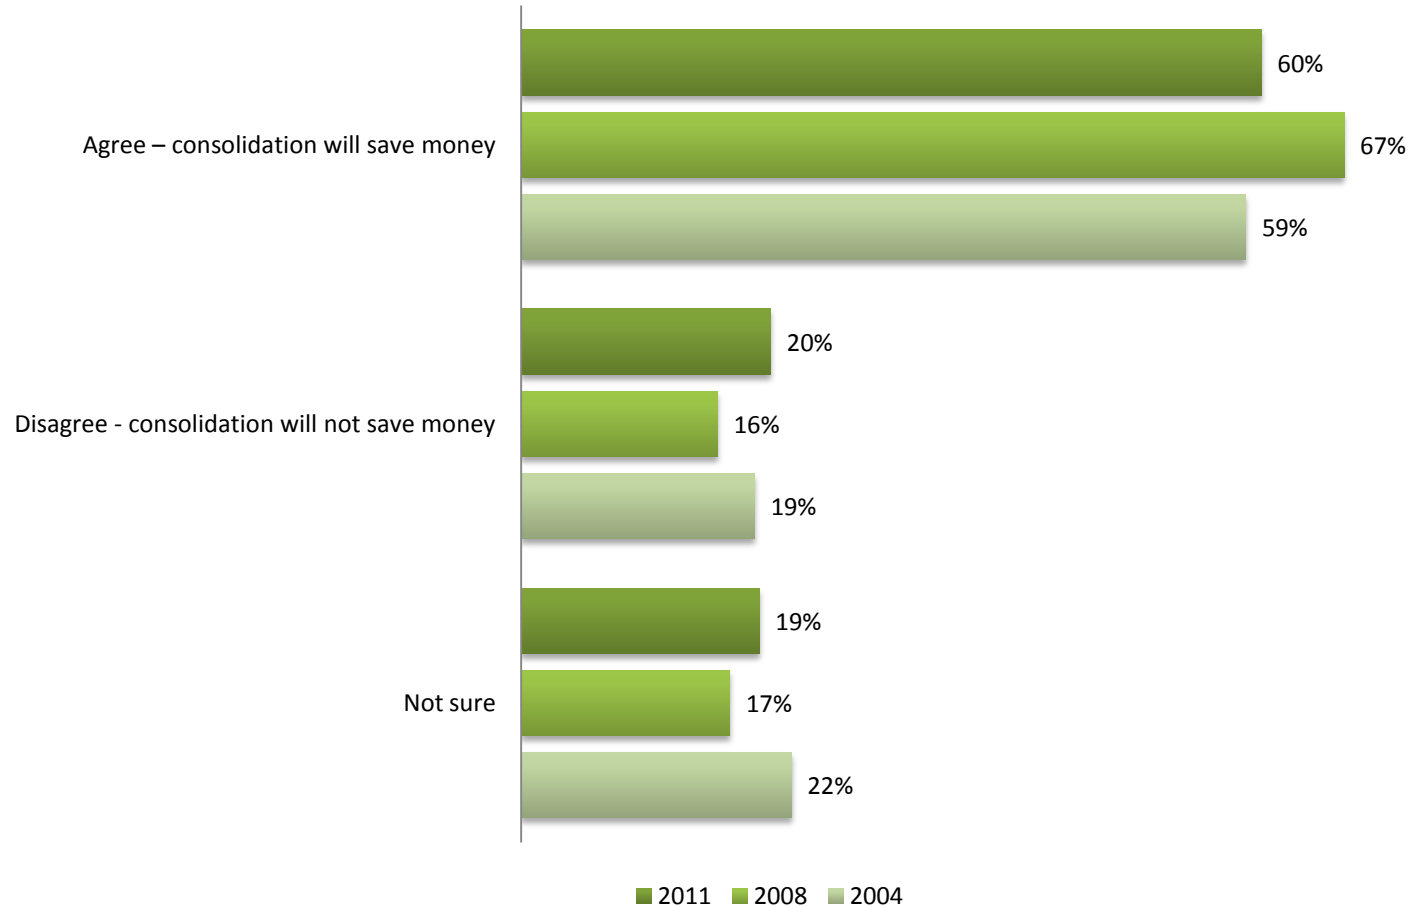

Some people say that consolidating the two local governments will help save money. Do you agree or disagree that consolidating the two local governments will save taxpayers money?