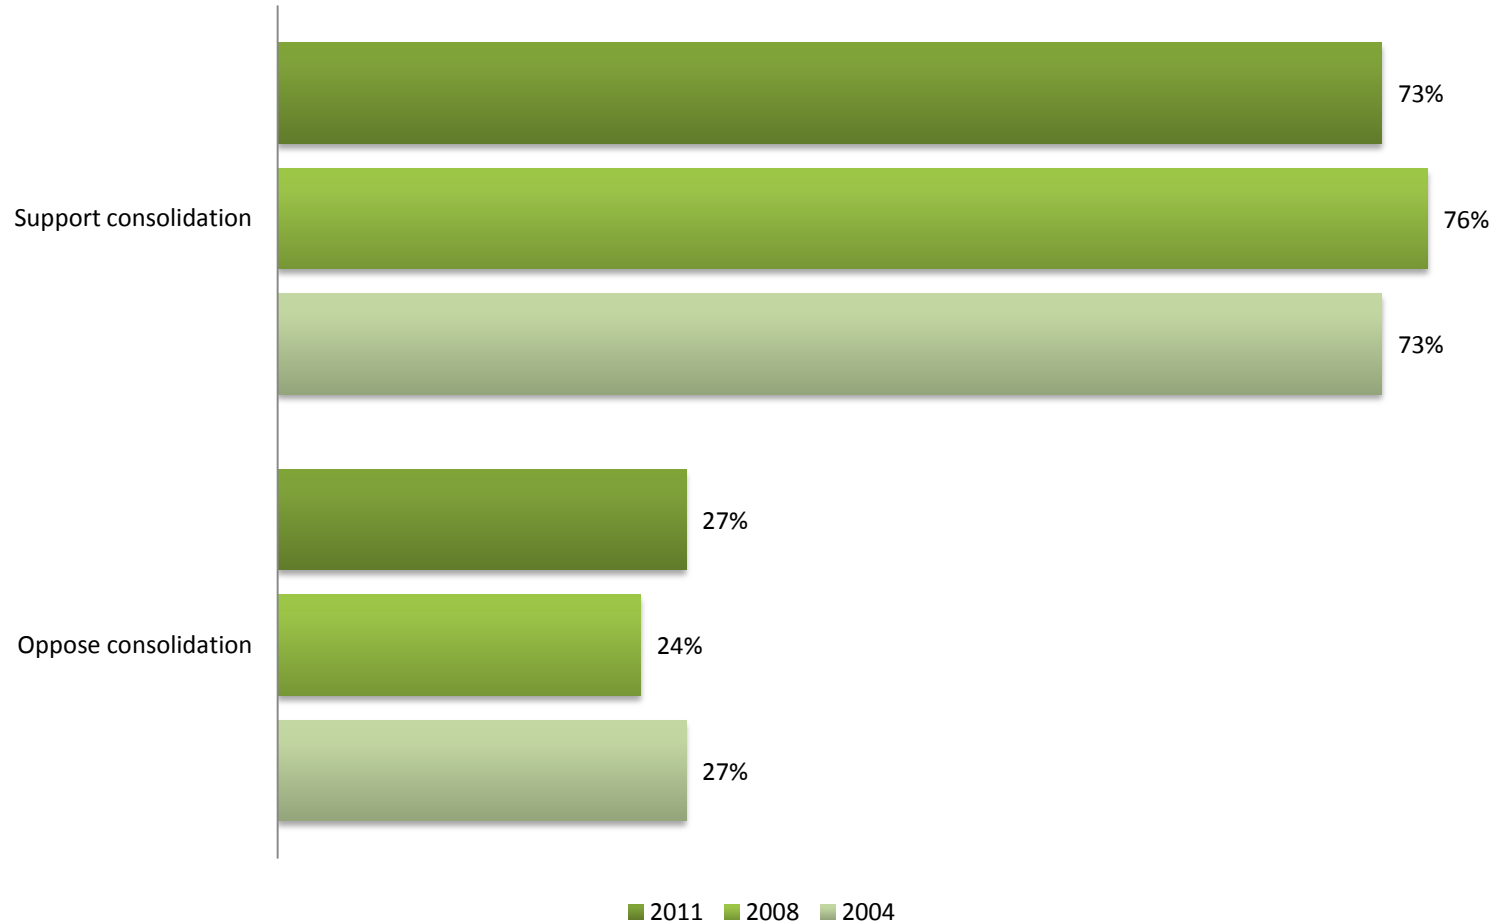

If there were a vote today to support or oppose consolidating Leon County government and the City of Tallahassee government into one countywide government, how would you vote?